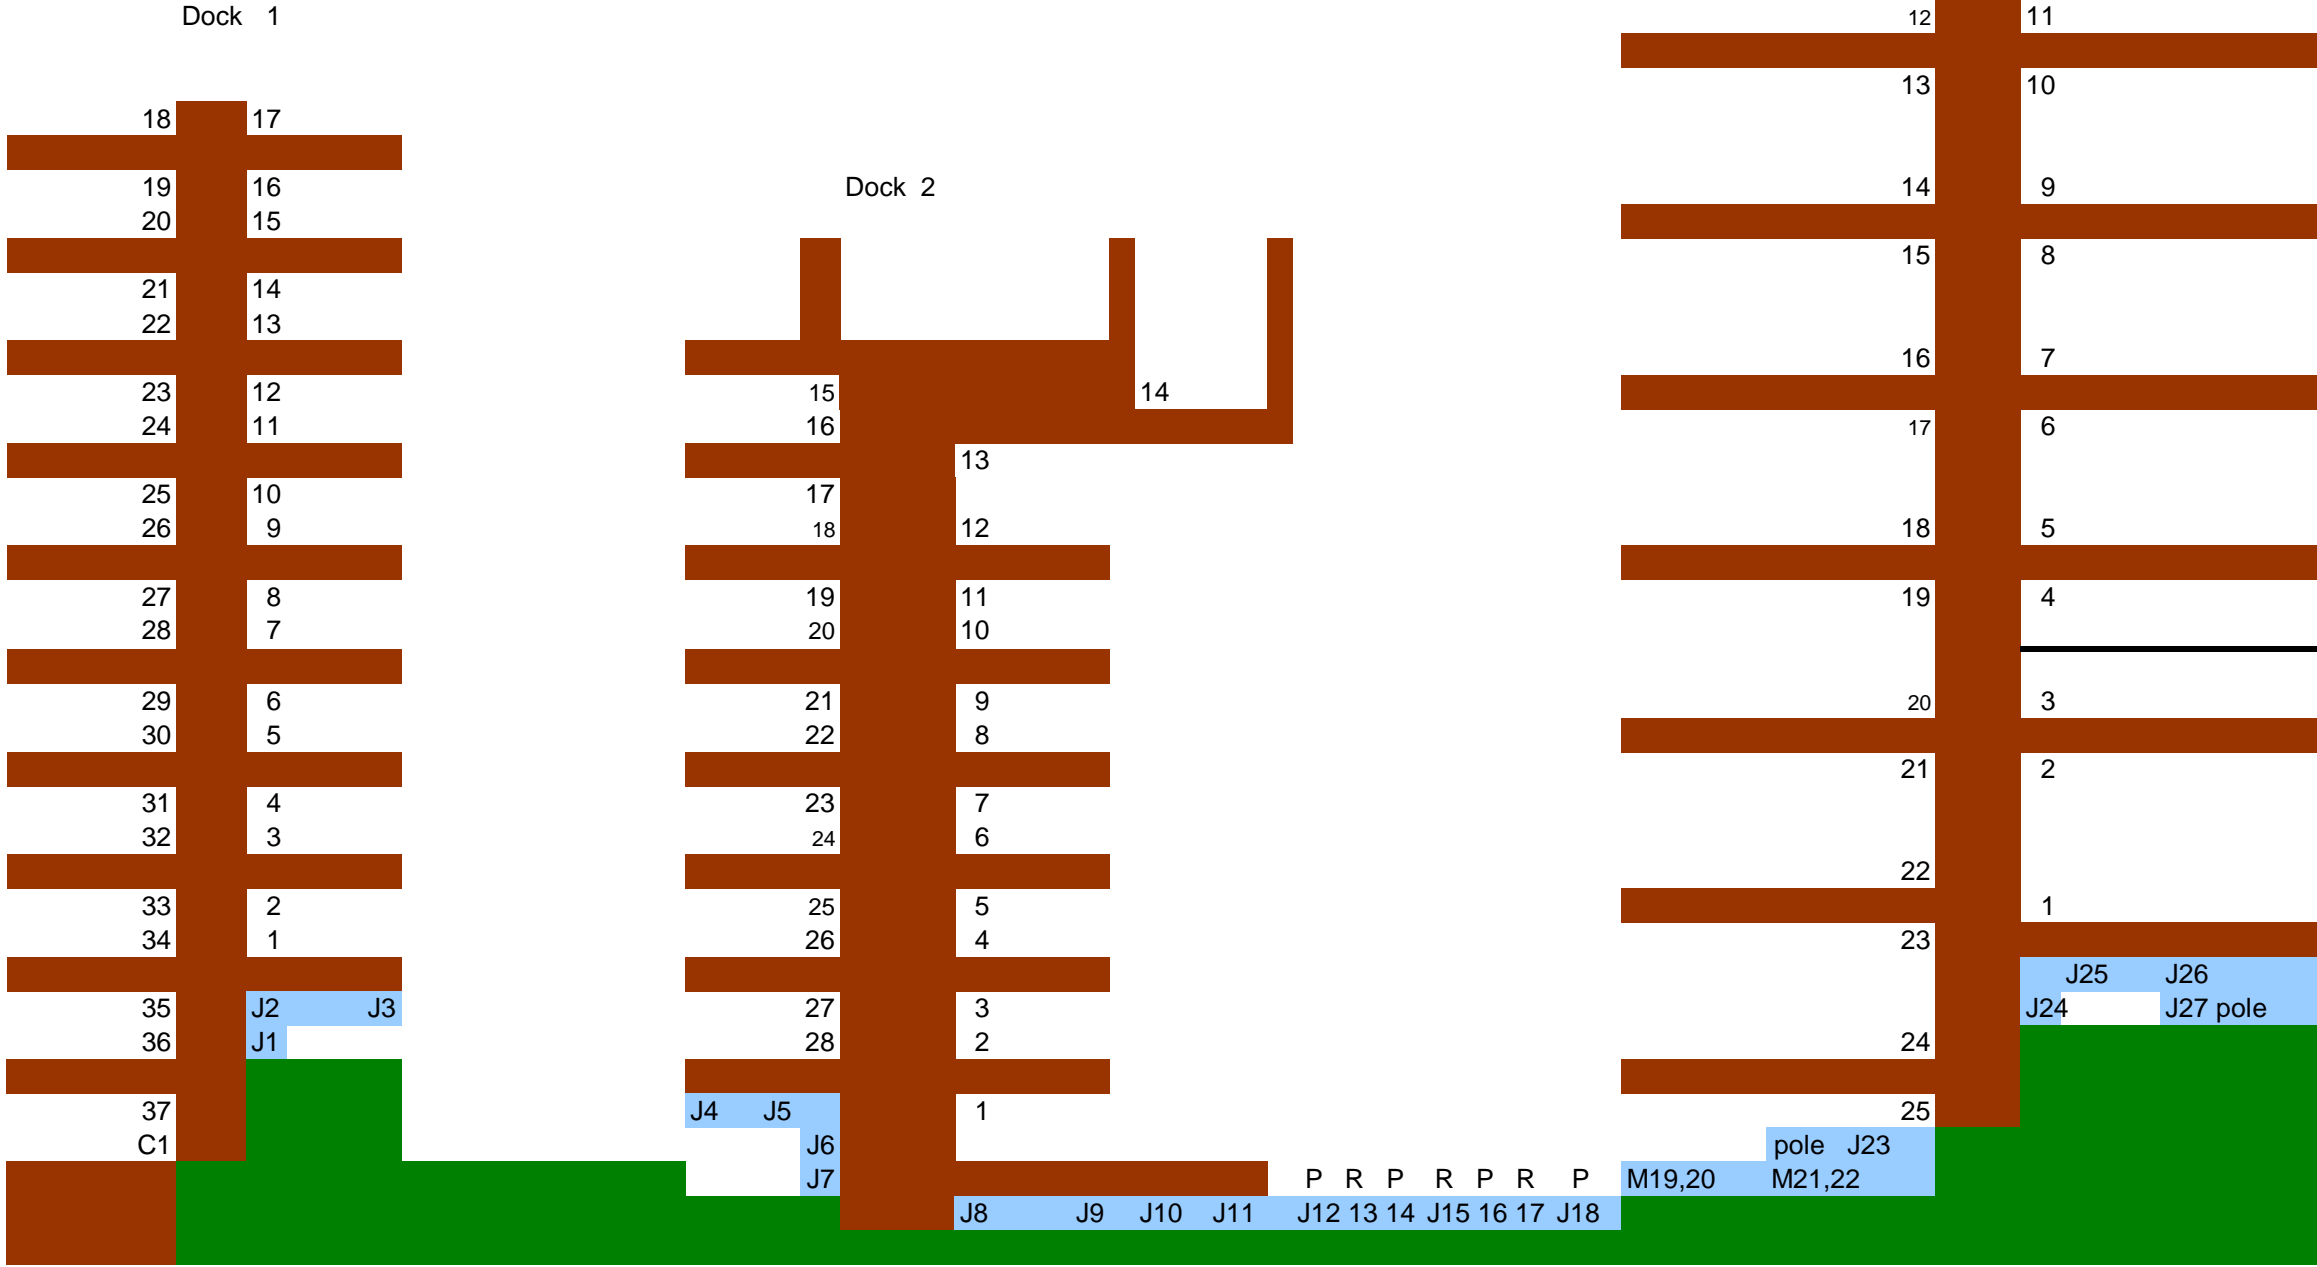

SPINNAKER COVE YACHT CLUB DOCK MAP 2006

jet ski slots

REV. 8/12/06